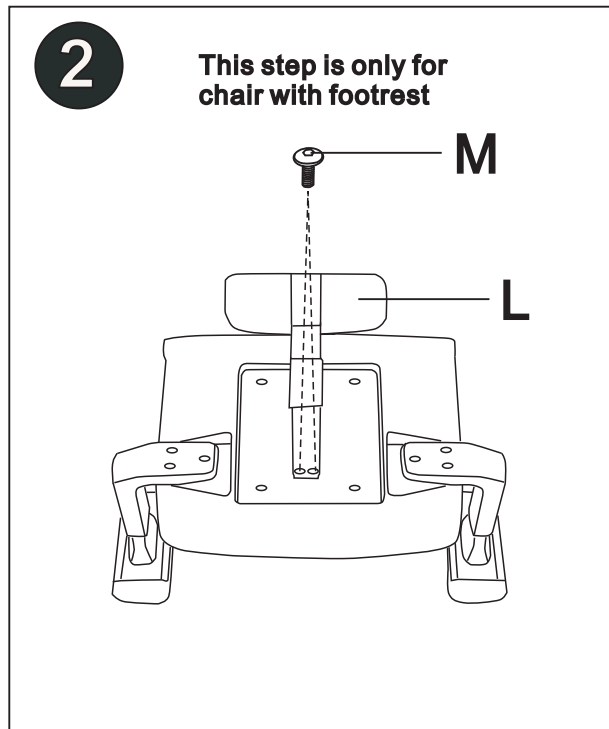

ASSEMBLY INSTRUCTION

BEFORE USE AND ASSEMBLY THIS PRODUCT, PLEASE READ THIS INSTRUCTION CAREFULLY

WARNING

FAILURE TO FOLLOW THESE INSTRUCTIONS MAY RESULT IN SERIOUS INJURY

1. THIS PRODUCT IS DESIGNED FOR SEATING ONLY. DO NOT STAND ON THIS PRODUCT. DO NOT USE IT AS A STEP LADDER.
2. DO NOT USE THIS PRODUCT UNLESS ALL BOLTS AND PARTS ARE FIRMLY TIGHTENED. AT LEAST WITHIN 3 MONTHS, YOU HAVE TO CHECK ALL THE PARTS FOR SAFETY USE.
3. IF ANY PARTS ARE MISSING, DAMAGED OR WORN, STOP USING THIS PRODUCT, REPAIR THE PRODUCT WITH MANUFACTURER'S SUPPLIED PARTS.
4. DO NOT SIT ON THE ARMREST OF THIS PRODUCT.
5. THIS PRODUCT IS DESIGNED FOR SITTING ONE PERSON AT A TIME.
6. CHILDREN UNDER THE AGE OF 10, PLEASE USE UNDER ADULT SUPERVISION.