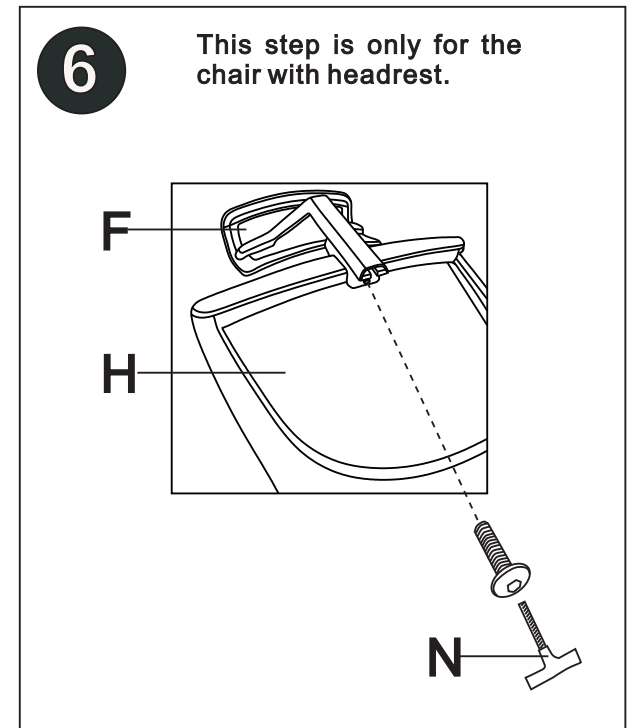

ASSEMBLY INSTRUCTION

BEFORE USE AND ASSEMBLY THIS PRODUCT, PLEASE READ THIS INSTRUCTION CAREFULLY

WARNING

FAILURE TO FOLLOW THESE INSTRUCTIONS MAY RESULT IN SERIOUS INJURY

1. THIS PRODUCT IS DESIGNED FOR SEATING ONLY. DO NOT STAND ON THIS PRODUCT. DO NOT USE IT AS A STEP LADDER.
2. DO NOT USE THIS PRODUCT UNLESS ALL BOLTS AND PARTS ARE FIRMLY TIGHTENED. AT LEAST WITHIN 3 MONTHS, YOU HAVE TO CHECK ALL THE PARTS FOR SAFETY USE.
3. IF ANY PARTS ARE MISSING, DAMAGED OR WORN, STOP USING THIS PRODUCT, REPAIR THE PRODUCT WITH MANUFACTURER'S SUPPLIED PARTS.
4. DO NOT SIT ON THE ARMREST OF THIS PRODUCT.
5. THIS PRODUCT IS DESIGNED FOR SITTING ONE PERSON AT A TIME.
6. CHILDREN UNDER THE AGE OF 10, PLEASE USE UNDER ADULT SUPERVISION.