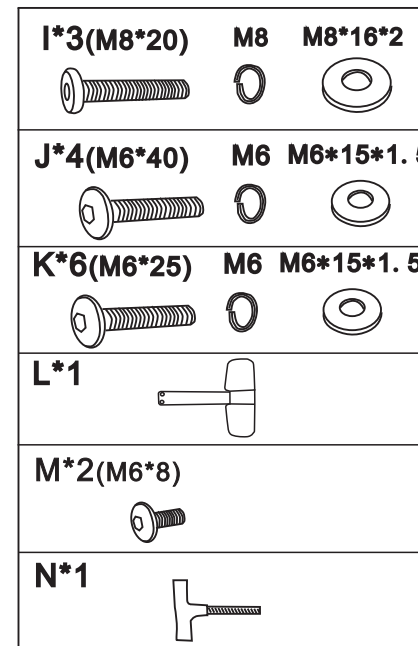

ASSEMBLY INSTRUCTION

BEFORE USE AND ASSEMBLY THIS PRODUCT, PLEASE READ THIS INSTRUCTION CAREFULLY

WARNING

FAILURE TO FOLLOW THESE INSTRUCTIONS MAY RESULT IN SERIOUS INJURY

1. THIS PRODUCT IS DESIGNED FOR SEATING ONLY. DO NOT STAND ON THIS PRODUCT. DO NOT USE IT AS A STEP LADDER.
2. DO NOT USE THIS PRODUCT UNLESS ALL BOLTS AND PARTS ARE FIRMLY TIGHTENED. AT LEAST WITHIN 3 MONTHS, YOU HAVE TO CHECK ALL THE PARTS FOR SAFETY USE.
3. IF ANY PARTS ARE MISSING, DAMAGED OR WORN, STOP USING THIS PRODUCT, REPAIR THE PRODUCT WITH MANUFACTURER'S SUPPLIED PARTS.
4. DO NOT SIT ON THE ARMREST OF THIS PRODUCT.
5. THIS PRODUCT IS DESIGNED FOR SITTING ONE PERSON AT A TIME.
6. CHILDREN UNDER THE AGE OF 10, PLEASE USE UNDER ADULT SUPERVISION.