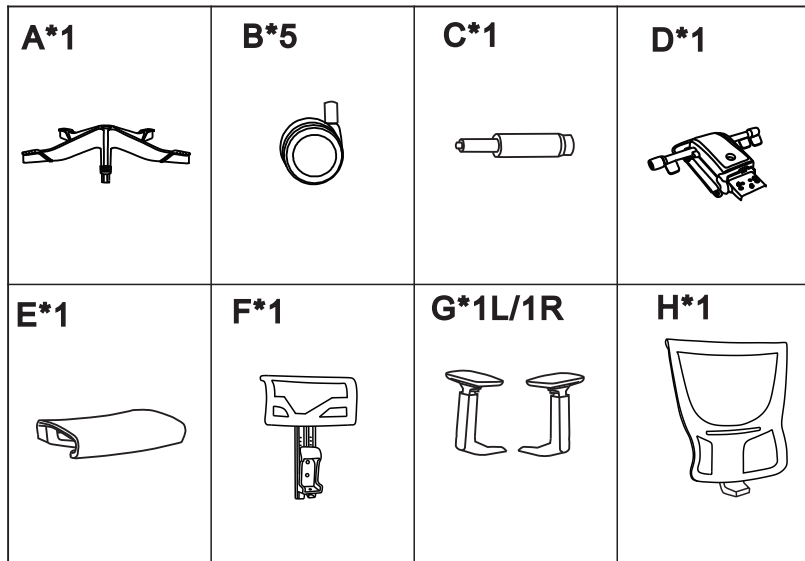

ASSEMBLY INSTRUCTION

BEFORE USE AND ASSEMBLY THIS PRODUCT, PLEASE READ THIS INSTRUCTION CAREFULLY

WARNING

FAILURE TO FOLLOW THESE INSTRUCTIONS MAY RESULT IN SERIOUS INJURY

1. THIS PRODUCT IS DESIGNED FOR SEATING ONLY. DO NOT STAND ON THIS PRODUCT. DO NOT USE IT AS A STEP LADDER.
2. DO NOT USE THIS PRODUCT UNLESS ALL BOLTS AND PARTS ARE FIRMLY TIGHTENED. AT LEAST WITHIN 3 MONTHS, YOU HAVE TO CHECK ALL THE PARTS FOR SAFETY USE.
3. IF ANY PARTS ARE MISSING, DAMAGED OR WORN, STOP USING THIS PRODUCT, REPAIR THE PRODUCT WITH MANUFACTURER'S SUPPLIED PARTS.
4. DO NOT SIT ON THE ARMREST OF THIS PRODUCT.
5. THIS PRODUCT IS DESIGNED FOR SITTING ONE PERSON AT A TIME.
6. CHILDREN UNDER THE AGE OF 10, PLEASE USE UNDER ADULT SUPERVISION.