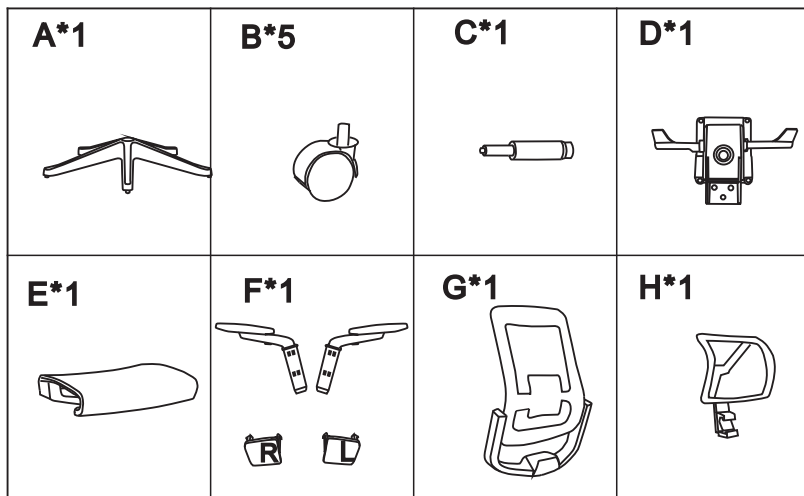

# ASSEMBLY INSTRUCTION

BEFORE USE AND ASSEMBLY THIS PRODUCT, PLEASE READ THIS INSTRUCTION CAREFULLY

5

6

7

This step is only for the chair with headrest

8

9

## WARNING

**FAILURE TO FOLLOW THESE INSTRUCTIONS MAY RESULT IN SERIOUS INJURY**

1. THIS PRODUCT IS DESIGNED FOR SEATING ONLY. DO NOT STAND ON THIS PRODUCT. DO NOT USE IT AS A STEP LADDER
2. DO NOT USE THIS PRODUCT UNLESS ALL BOLTS AND PARTS ARE FIRMLY TIGHTENED. AT LEAST WITHIN 3 MONTHS, YOU HAVE TO CHECK ALL THE PARTS FOR SAFETY USE.
3. IF ANY PARTS ARE MISSING, DAMAGED OR WORN, STOP USING THIS PRODUCT. PREPAIR THE PRODUCT WITH MANUFACTURER'S SUPPLIED PARTS.
4. DO NOT SIT ON THE ARMREST OF THIS PRODUCT.
5. THIS PRODUCT IS DESIGNED FOR SITTING ONE PERSON AT A TIME.
6. CHILDREN UNDER THE AGE OF 10, PLEASE USE UNDER ADULT SUPERVISION.