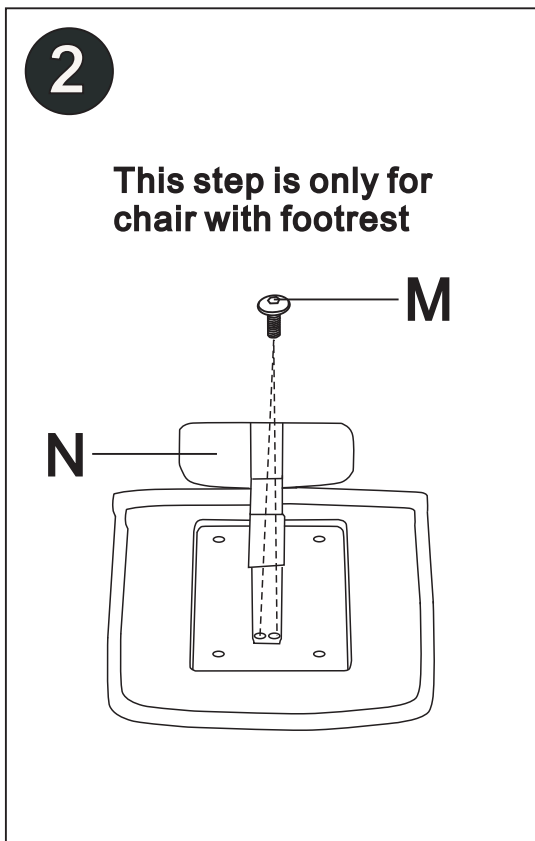

# ASSEMBLY INSTRUCTION

BEFORE USE AND ASSEMBLY THIS PRODUCT, PLEASE READ THIS INSTRUCTION CAREFULLY

5

6

7

This step is only for the chair with headrest

8

9

## WARNING

**FAILURE TO FOLLOW THESE INSTRUCTIONS MAY RESULT IN SERIOUS INJURY**

1. THIS PRODUCT IS DESIGNED FOR SEATING ONLY. DO NOT STAND ON THIS PRODUCT. DO NOT USE IT AS A STEP LADDER
2. DO NOT USE THIS PRODUCT UNLESS ALL BOLTS AND PARTS ARE FIRMLY TIGHTENED. AT LEAST WITHIN 3 MONTHS, YOU HAVE TO CHECK ALL THE PARTS FOR SAFETY USE.
3. IF ANY PARTS ARE MISSING, DAMAGED OR WORN, STOP USING THIS PRODUCT. PREPAIR THE PRODUCT WITH MANUFACTURER'S SUPPLIED PARTS.
4. DO NOT SIT ON THE ARMREST OF THIS PRODUCT.
5. THIS PRODUCT IS DESIGNED FOR SITTING ONE PERSON AT A TIME.
6. CHILDREN UNDER THE AGE OF 10, PLEASE USE UNDER ADULT SUPERVISION.