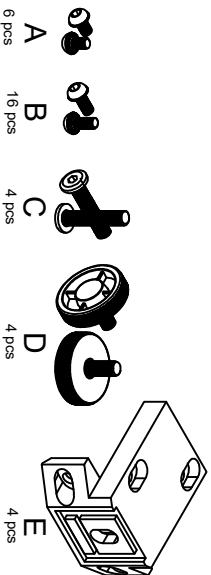

GAMMA-RING Assembly Drawing

Tools

Connecting Parts

W1200*D700*H750

Series No	Specification(W*D*H)	Qty
①	1030*40*40	2
②	60*680*700	2
③	1200*700*25	1