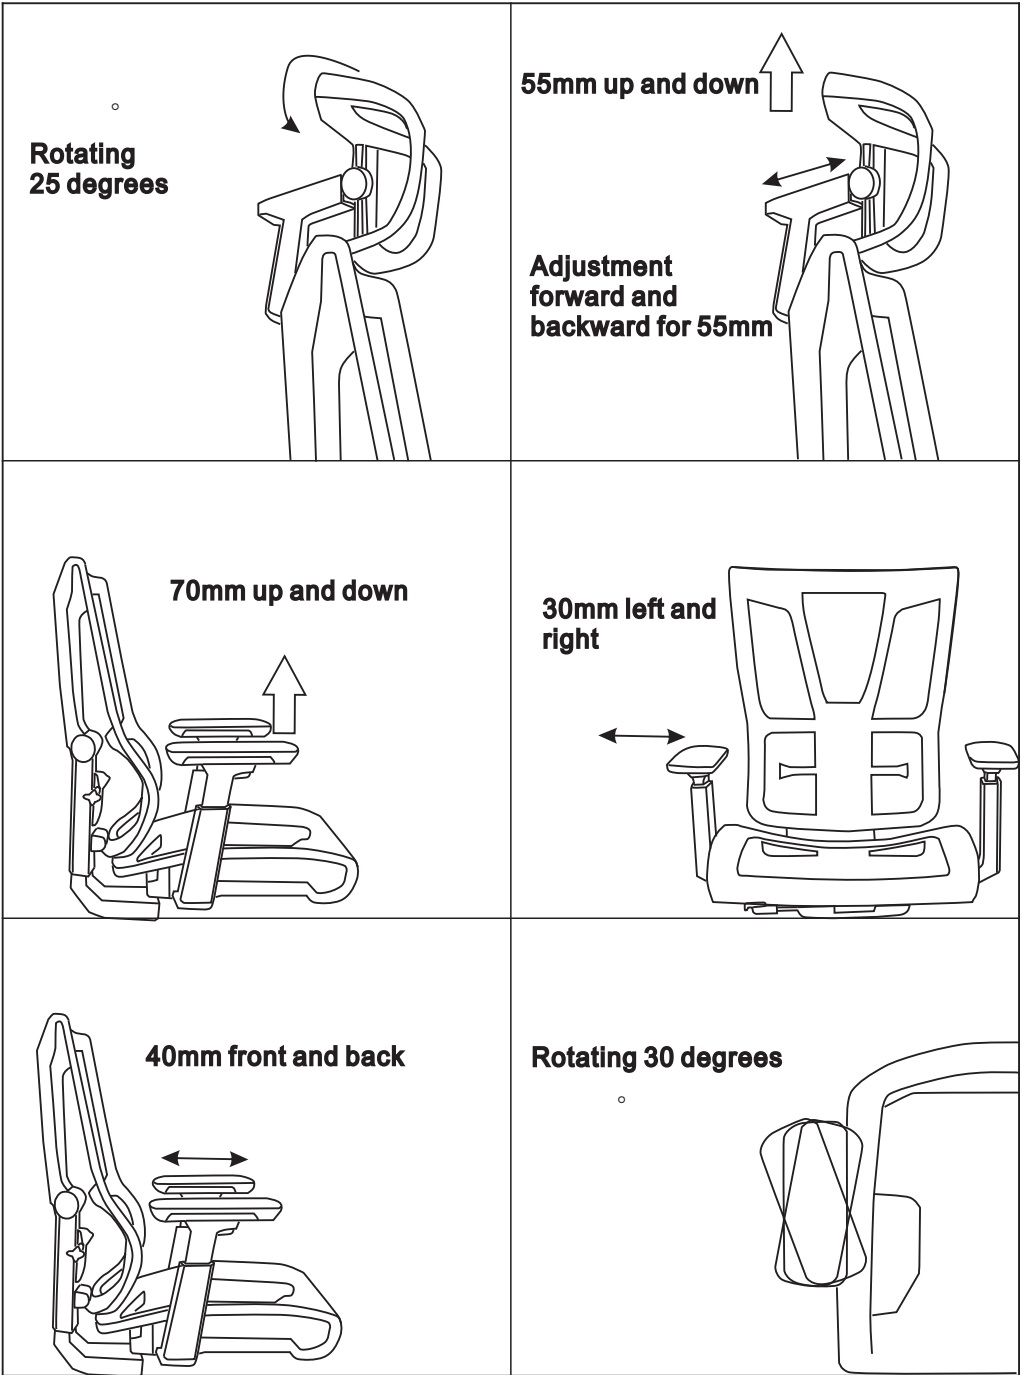

WARNING

FAILURE TO FOLLOW THESE INSTRUCTIONS MAY RESULT IN SERIOUS INJURY

1. THIS PRODUCT IS DESIGNED FOR SEATING ONLY. DO NOT STAND ON THIS PRODUCT. DO NOT USE IT AS A STEP LADDER
2. DO NOT USE THIS PRODUCT UNLESS ALL BOLTS AND PARTS ARE FIRMLY TIGHTENED. AT LEAST WITHIN 3 MONTHS, YOU HAVE TO CHECK ALL THE PARTS FOR SAFETY USE.
3. IF ANY PARTS ARE MISSING, DAMAGED OR WORN, STOP USING THIS PRODUCT, REPAIR THE PRODUCT WITH MANUFACTURER'S SUPPLIED PARTS.
4. DO NOT SIT ON THE ARMREST OF THIS PRODUCT.
5. THIS PRODUCT IS DESIGNED FOR SITTING ONE PERSON AT A TIME.
6. CHILDREN UNDER THE AGE OF 10, PLEASE USE UNDER ADULT SUPERVISION.

PART LIST

A*1 	B*1 	C*1 	D*5 
E*1 	F*1 	G*1 	H*1 

I*3(M8*55) 	N*3(M8) 
J*4(M6*40) 	O*10(M6) 
K*6(M6*25) 	P*2(M6*8) 
L*10(M6*15*1.5) 	Q*1 
M*3(M8*22*2) 	R*1 