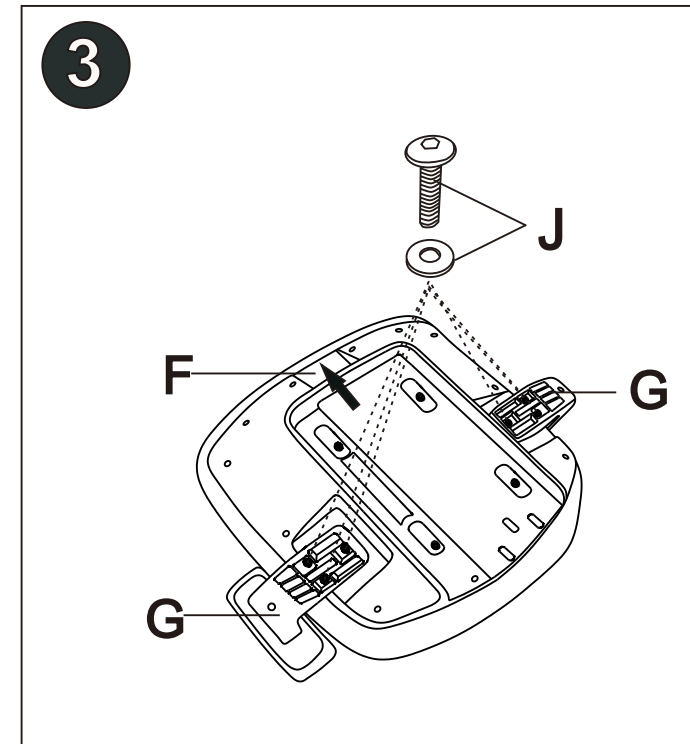

ASSEMBLY INSTRUCTION

BEFORE USE AND ASSEMBLY THIS PRODUCT, PLEASE READ THIS INSTRUCTION CAREFULLY

4

5

6

7

Take the screw out of the headrest first. After the headrest is stuck, install and lock it with the screw.

8

WARNING

FAILURE TO FOLLOW THESE INSTRUCTIONS MAY RESULT IN SERIOUS INJURY

1. THIS PRODUCT IS DESIGNED FOR SEATING ONLY. DO NOT STAND ON THIS PRODUCT. DO NOT USE IT AS A STEP LADDER.
2. DO NOT USE THIS PRODUCT UNLESS ALL BOLTS AND PARTS ARE FIRMLY TIGHTENED. AT LEAST WITHIN 3 MONTHS, YOU HAVE TO CHECK ALL THE PARTS FOR SAFETY USE.
3. IF ANY PARTS ARE MISSING, DAMAGED OR WORN, STOP USING THIS PRODUCT, REPAIR THE PRODUCT WITH MANUFACTURER'S SUPPLIED PARTS.
4. DO NOT SIT ON THE ARMREST OF THIS PRODUCT.
5. THIS PRODUCT IS DESIGNED FOR SITTING ONE PERSON AT A TIME.
6. CHILDREN UNDER THE AGE OF 10, PLEASE USE UNDER ADULT SUPERVISION.