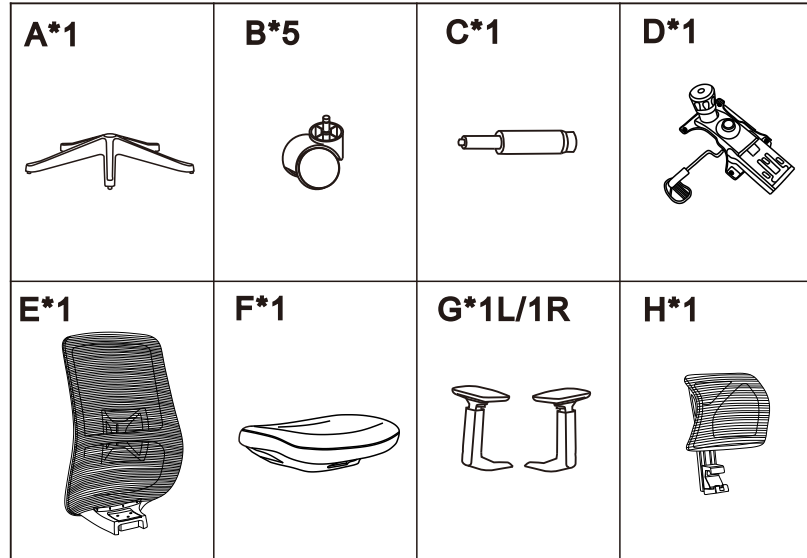

ASSEMBLY INSTRUCTION

BEFORE USE AND ASSEMBLY THIS PRODUCT, PLEASE READ THIS INSTRUCTION CAREFULLY

4

5

6

7

Take the screw out of the headrest first. After the headrest is stuck, install and lock it with the screw.

8

WARNING

FAILURE TO FOLLOW THESE INSTRUCTIONS MAY RESULT IN SERIOUS INJURY

1. THIS PRODUCT IS DESIGNED FOR SEATING ONLY. DO NOT STAND ON THIS PRODUCT. DO NOT USE IT AS A STEP LADDER.
2. DO NOT USE THIS PRODUCT UNLESS ALL BOLTS AND PARTS ARE FIRMLY TIGHTENED. AT LEAST WITHIN 3 MONTHS, YOU HAVE TO CHECK ALL THE PARTS FOR SAFETY USE.
3. IF ANY PARTS ARE MISSING, DAMAGED OR WORN, STOP USING THIS PRODUCT, REPAIR THE PRODUCT WITH MANUFACTURER'S SUPPLIED PARTS.
4. DO NOT SIT ON THE ARMREST OF THIS PRODUCT.
5. THIS PRODUCT IS DESIGNED FOR SITTING ONE PERSON AT A TIME.
6. CHILDREN UNDER THE AGE OF 10, PLEASE USE UNDER ADULT SUPERVISION.