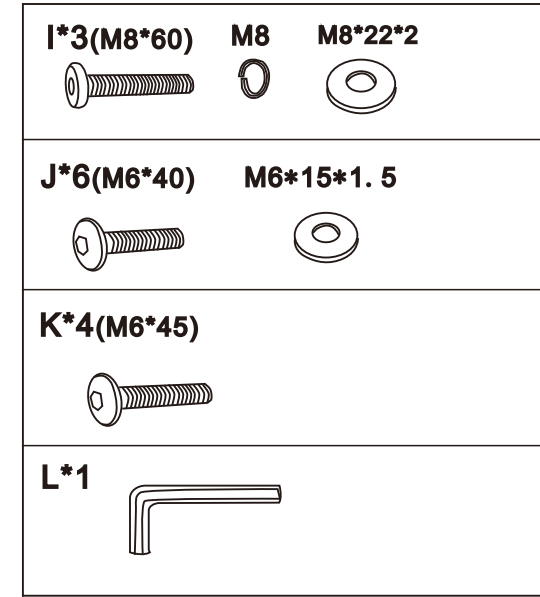

ASSEMBLY INSTRUCTION

BEFORE USE AND ASSEMBLY THIS PRODUCT, PLEASE READ THIS INSTRUCTION CAREFULLY

4

5

6

7

Take the screw out of the headrest first. After the headrest is stuck, install and lock it with the screw.

8

WARNING

FAILURE TO FOLLOW THESE INSTRUCTIONS MAY RESULT IN SERIOUS INJURY

1. THIS PRODUCT IS DESIGNED FOR SEATING ONLY. DO NOT STAND ON THIS PRODUCT. DO NOT USE IT AS A STEP LADDER.
2. DO NOT USE THIS PRODUCT UNLESS ALL BOLTS AND PARTS ARE FIRMLY TIGHTENED. AT LEAST WITHIN 3 MONTHS, YOU HAVE TO CHECK ALL THE PARTS FOR SAFETY USE.
3. IF ANY PARTS ARE MISSING, DAMAGED OR WORN, STOP USING THIS PRODUCT, REPAIR THE PRODUCT WITH MANUFACTURER'S SUPPLIED PARTS.
4. DO NOT SIT ON THE ARMREST OF THIS PRODUCT.
5. THIS PRODUCT IS DESIGNED FOR SITTING ONE PERSON AT A TIME.
6. CHILDREN UNDER THE AGE OF 10, PLEASE USE UNDER ADULT SUPERVISION.