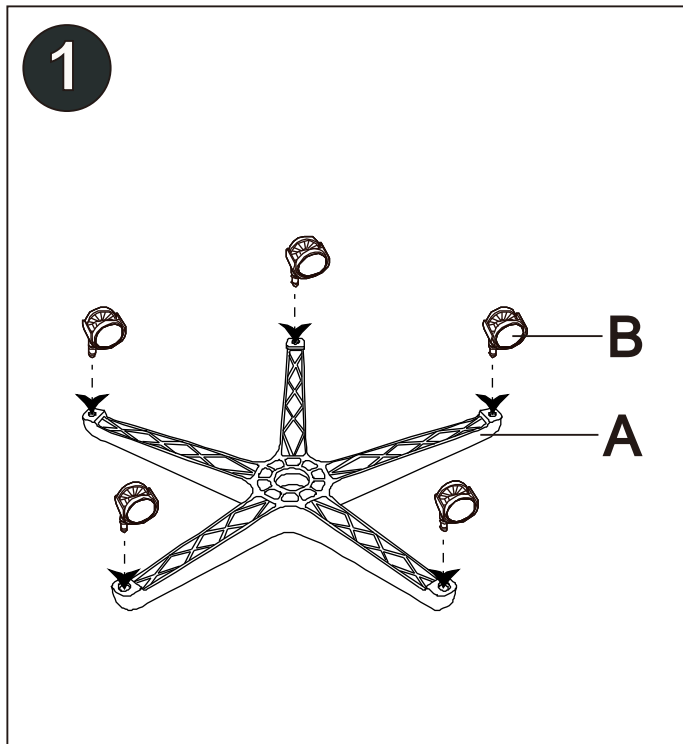

ASSEMBLY INSTRUCTION

BEFORE USE AND ASSEMBLY THIS PRODUCT, PLEASE READ THIS INSTRUCTION CAREFULLY

4

5

6

7

Take the screw out of the headrest first. After the headrest is stuck, install and lock it with the screw.

8

WARNING

FAILURE TO FOLLOW THESE INSTRUCTIONS MAY RESULT IN SERIOUS INJURY

1. THIS PRODUCT IS DESIGNED FOR SEATING ONLY. DO NOT STAND ON THIS PRODUCT. DO NOT USE IT AS A STEP LADDER.
2. DO NOT USE THIS PRODUCT UNLESS ALL BOLTS AND PARTS ARE FIRMLY TIGHTENED. AT LEAST WITHIN 3 MONTHS, YOU HAVE TO CHECK ALL THE PARTS FOR SAFETY USE.
3. IF ANY PARTS ARE MISSING, DAMAGED OR WORN, STOP USING THIS PRODUCT, REPAIR THE PRODUCT WITH MANUFACTURER'S SUPPLIED PARTS.
4. DO NOT SIT ON THE ARMREST OF THIS PRODUCT.
5. THIS PRODUCT IS DESIGNED FOR SITTING ONE PERSON AT A TIME.
6. CHILDREN UNDER THE AGE OF 10, PLEASE USE UNDER ADULT SUPERVISION.