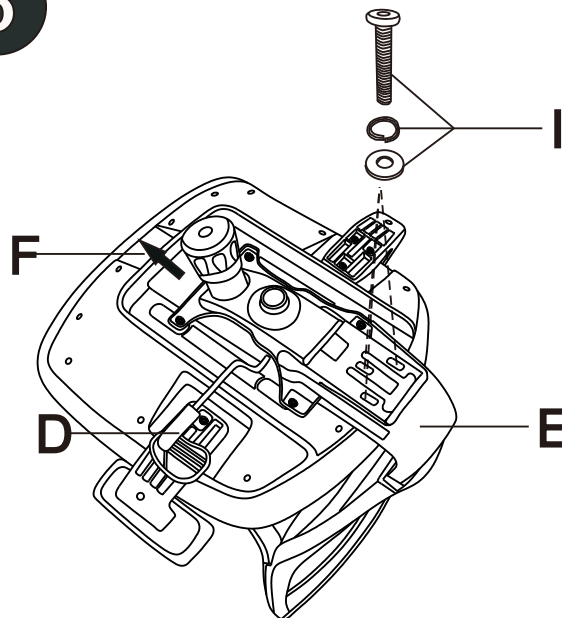

ASSEMBLY INSTRUCTION

BEFORE USE AND ASSEMBLY THIS PRODUCT, PLEASE READ THIS INSTRUCTION CAREFULLY

4

5

6

7

Take the screw out of the headrest first. After the headrest is stuck, install and lock it with the screw.

8

WARNING

FAILURE TO FOLLOW THESE INSTRUCTIONS MAY RESULT IN SERIOUS INJURY

1. THIS PRODUCT IS DESIGNED FOR SEATING ONLY. DO NOT STAND ON THIS PRODUCT. DO NOT USE IT AS A STEP LADDER.
2. DO NOT USE THIS PRODUCT UNLESS ALL BOLTS AND PARTS ARE FIRMLY TIGHTENED. AT LEAST WITHIN 3 MONTHS, YOU HAVE TO CHECK ALL THE PARTS FOR SAFETY USE.
3. IF ANY PARTS ARE MISSING, DAMAGED OR WORN, STOP USING THIS PRODUCT, REPAIR THE PRODUCT WITH MANUFACTURER'S SUPPLIED PARTS.
4. DO NOT SIT ON THE ARMREST OF THIS PRODUCT.
5. THIS PRODUCT IS DESIGNED FOR SITTING ONE PERSON AT A TIME.
6. CHILDREN UNDER THE AGE OF 10, PLEASE USE UNDER ADULT SUPERVISION.