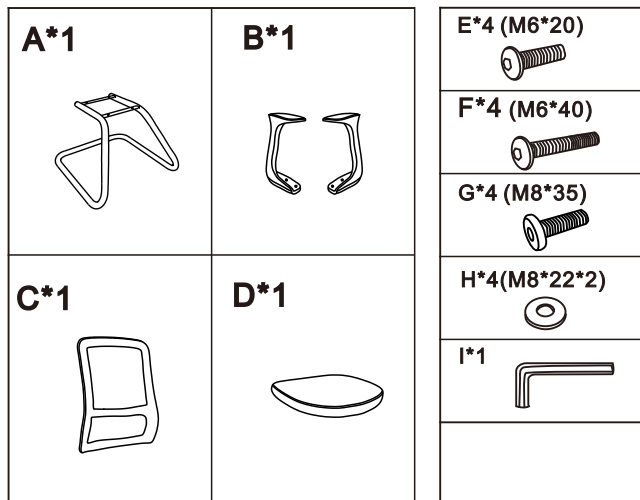

ASSEMBLY INSTRUCTION

BEFORE USE AND ASSEMBLY THIS PRODUCT, PLEASE READ THIS INSTRUCTION CAREFULLY

WARNING

FAILURE TO FOLLOW THESE INSTRUCTIONS MAY RESULT IN SERIOUS INJURY

1. THIS PRODUCT IS DESIGNED FOR SEATING ONLY. DO NOT STAND ON THIS PRODUCT. DO NOT USE IT AS A STEP LADDER.
2. DO NOT USE THIS PRODUCT UNLESS ALL BOLTS AND PARTS ARE FIRMLY TIGHTENED. AT LEAST WITHIN 3 MONTHS, YOU HAVE TO CHECK ALL THE PARTS FOR SAFETY USE.
3. IF ANY PARTS ARE MISSING, DAMAGED OR WORN, STOP USING THIS PRODUCT, REPAIR THE PRODUCT WITH MANUFACTURER'S SUPPLIED PARTS.
4. DO NOT SIT ON THE ARMREST OF THIS PRODUCT.
5. THIS PRODUCT IS DESIGNED FOR SITTING ONE PERSON AT A TIME.
6. CHILDREN UNDER THE AGE OF 10, PLEASE USE UNDER ADULT SUPERVISION.